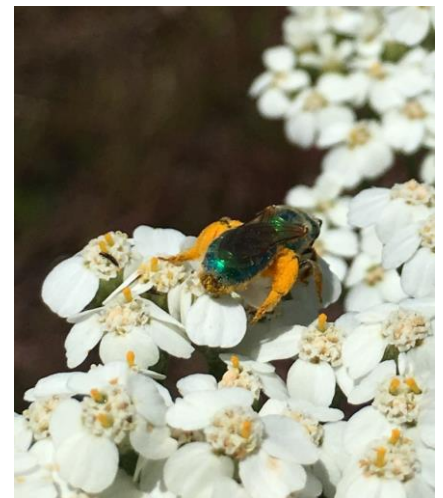

Seed provided by: Eastern Sanders CD | ✉ easternsanderscd@macdnet.org | ☎ 1-406-830-8687

Green Mountain CD | ✉ GMCD@blackfoot.net | ☎ 1-406-827-4833